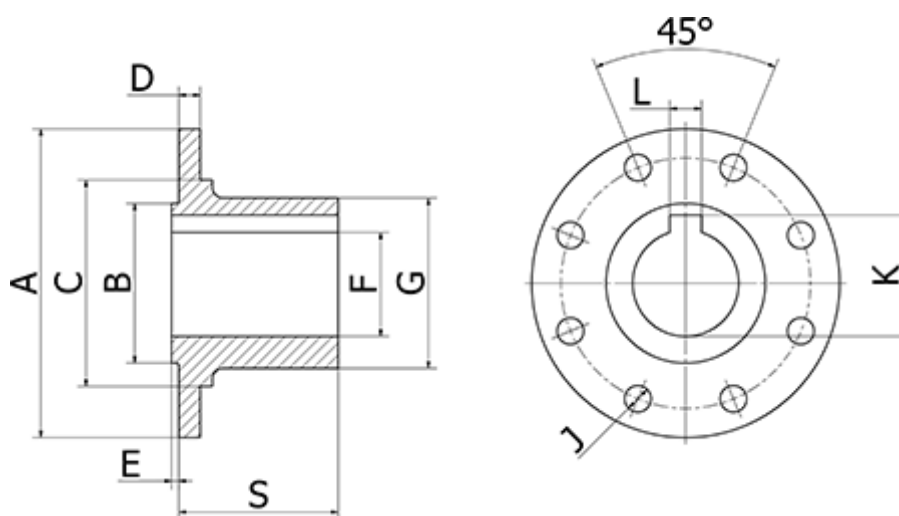

Article number: 0711582402

Description: Elbe Modflange 1.158.240  
Ø180 Hole size 65H7

## Measures

A = 180	J	= 14
B = 110	K	= 69.4
C = 133	L	= 18
D = 14	Number of flange holes	= 8
E = 2.8	S	= 115
F = 65H7		
G = 118		
H = 155.5		